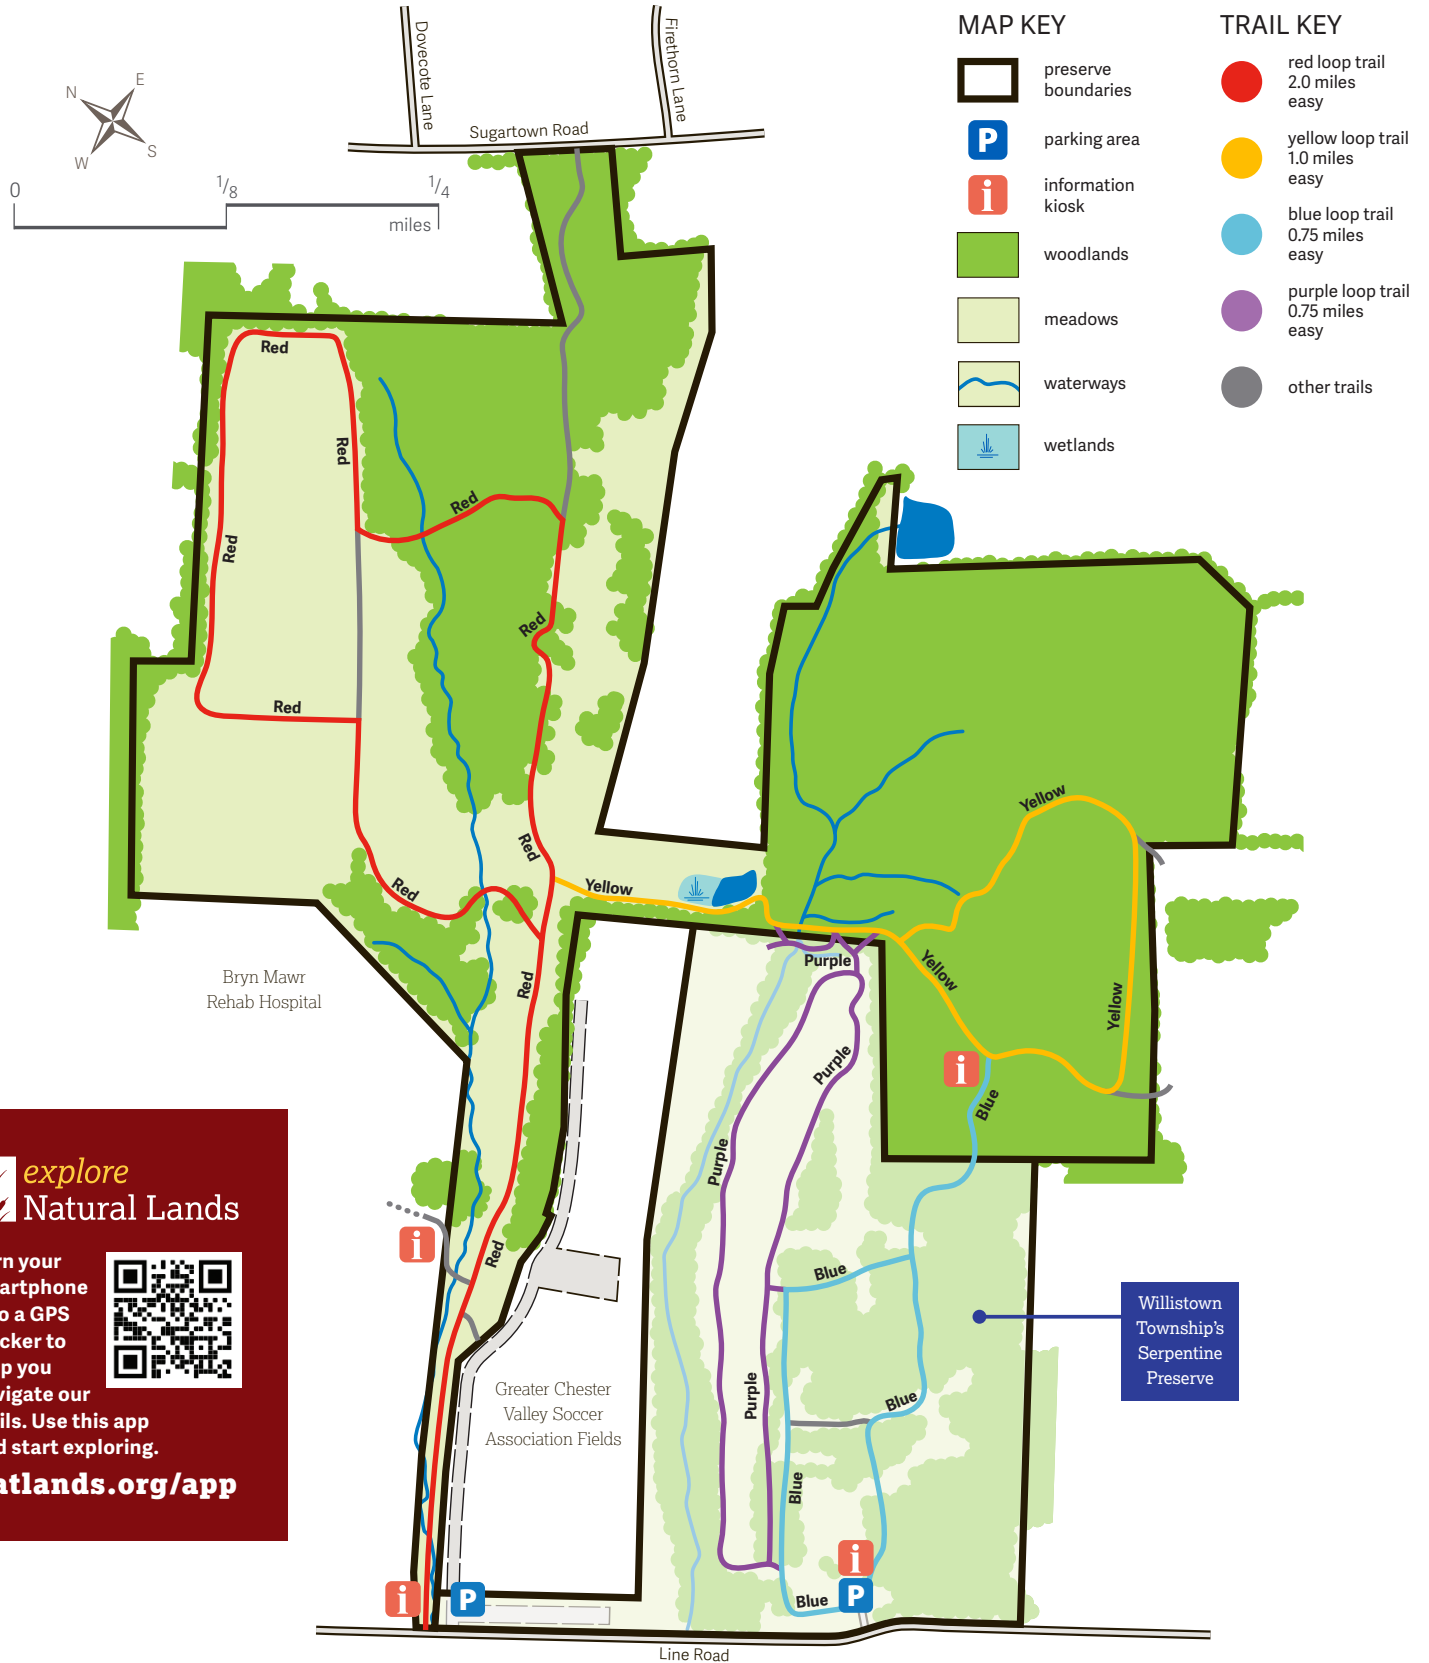

# Willisbrook Preserve Natural Lands

Parking at Greater Chester Valley Soccer Association fields and 143 Line Road, Malvern, PA 19355 | [natlands.org](http://natlands.org)

 **explore**  
Natural Lands

Turn your smartphone into a GPS tracker to help you navigate our trails. Use this app and start exploring.